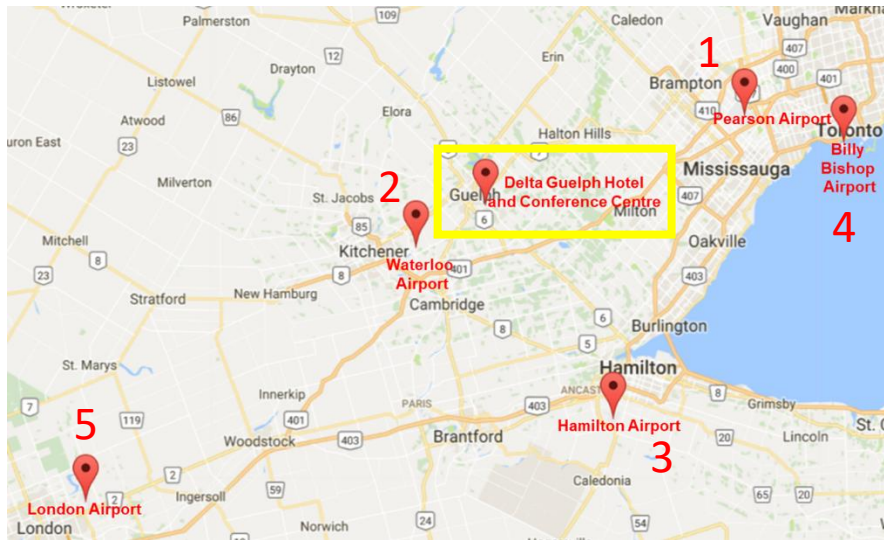

Travel to the Conference

Conference Convention Centre:

The 2018 NHPRS event is being held at the [Delta Hotels Guelph Conference Centre](#) (50 Stone Road West, Guelph, Ontario, Canada, N1G 0A9).

Travel to Guelph via Local Airports:

1. Pearson Airport (YYZ)
(71 km / 1 hour)

2. Waterloo Airport (YKF)
(21 km / 27 mins)

3. Hamilton Airport (YHM)
(63 km / 50 mins)

Airport shuttle:

The local shuttle service that runs to Guelph from Pearson, Hamilton and Waterloo Airports is **Red Car Airport Service**.

Travel to the Conference

Driving Directions to the Delta Guelph Hotel:

From Pearson Airport (Mississauga, Ontario)

Use Renforth Drive to merge on the ON-401W. Take exit 295 for highway ON-6N. Continue onto ON-6N. Turn right on Stone Road West.

See <http://www.viarail.ca/en/services-de-transport/transports-alternatifs/billy-bishop>.

Travel to Pearson Airport and take the Greyhound Bus Service

Bus pick up is located at Pearson airport, terminal 1 and offers a stop at the University of Guelph Bus Loop, seven minutes walking distance from the Delta Hotel and Conference Centre.